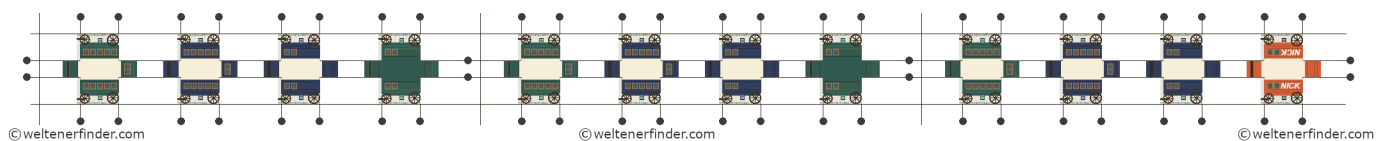

Scale: 1:1000  
recommended paper: 140 g/m<sup>2</sup> mat

# Park & Stage Fountain Street-Lights Wagons

glue it on 1 mm cardboard  
see how to build it: episode 16

glue it on 1 mm cardboard  
see how to build it: episode 16

glue it on 1 mm cardboard