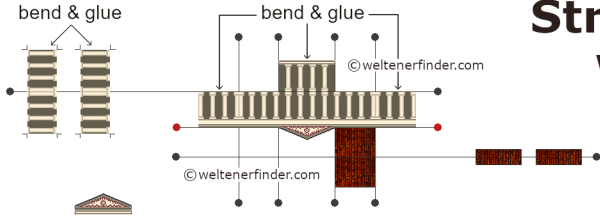

This graphic is for private puposes to use.
This file is intellectual property from
Weltenerfinder. Commerical use is not
permitted.

Diese Grafik ist ausschließlich für private
Zwecke. Diese Datei ist geistiges
Eigentum von Weltenerfinder. Eine
komerzielle Nutzung ist nicht gestattet.

Scale: 1:1000
recommended paper: 140 g/m² mat

Park & Stage Fountain Street-Lights Wagons

glue it on 1 mm cardboard
see how to build it: episode 16